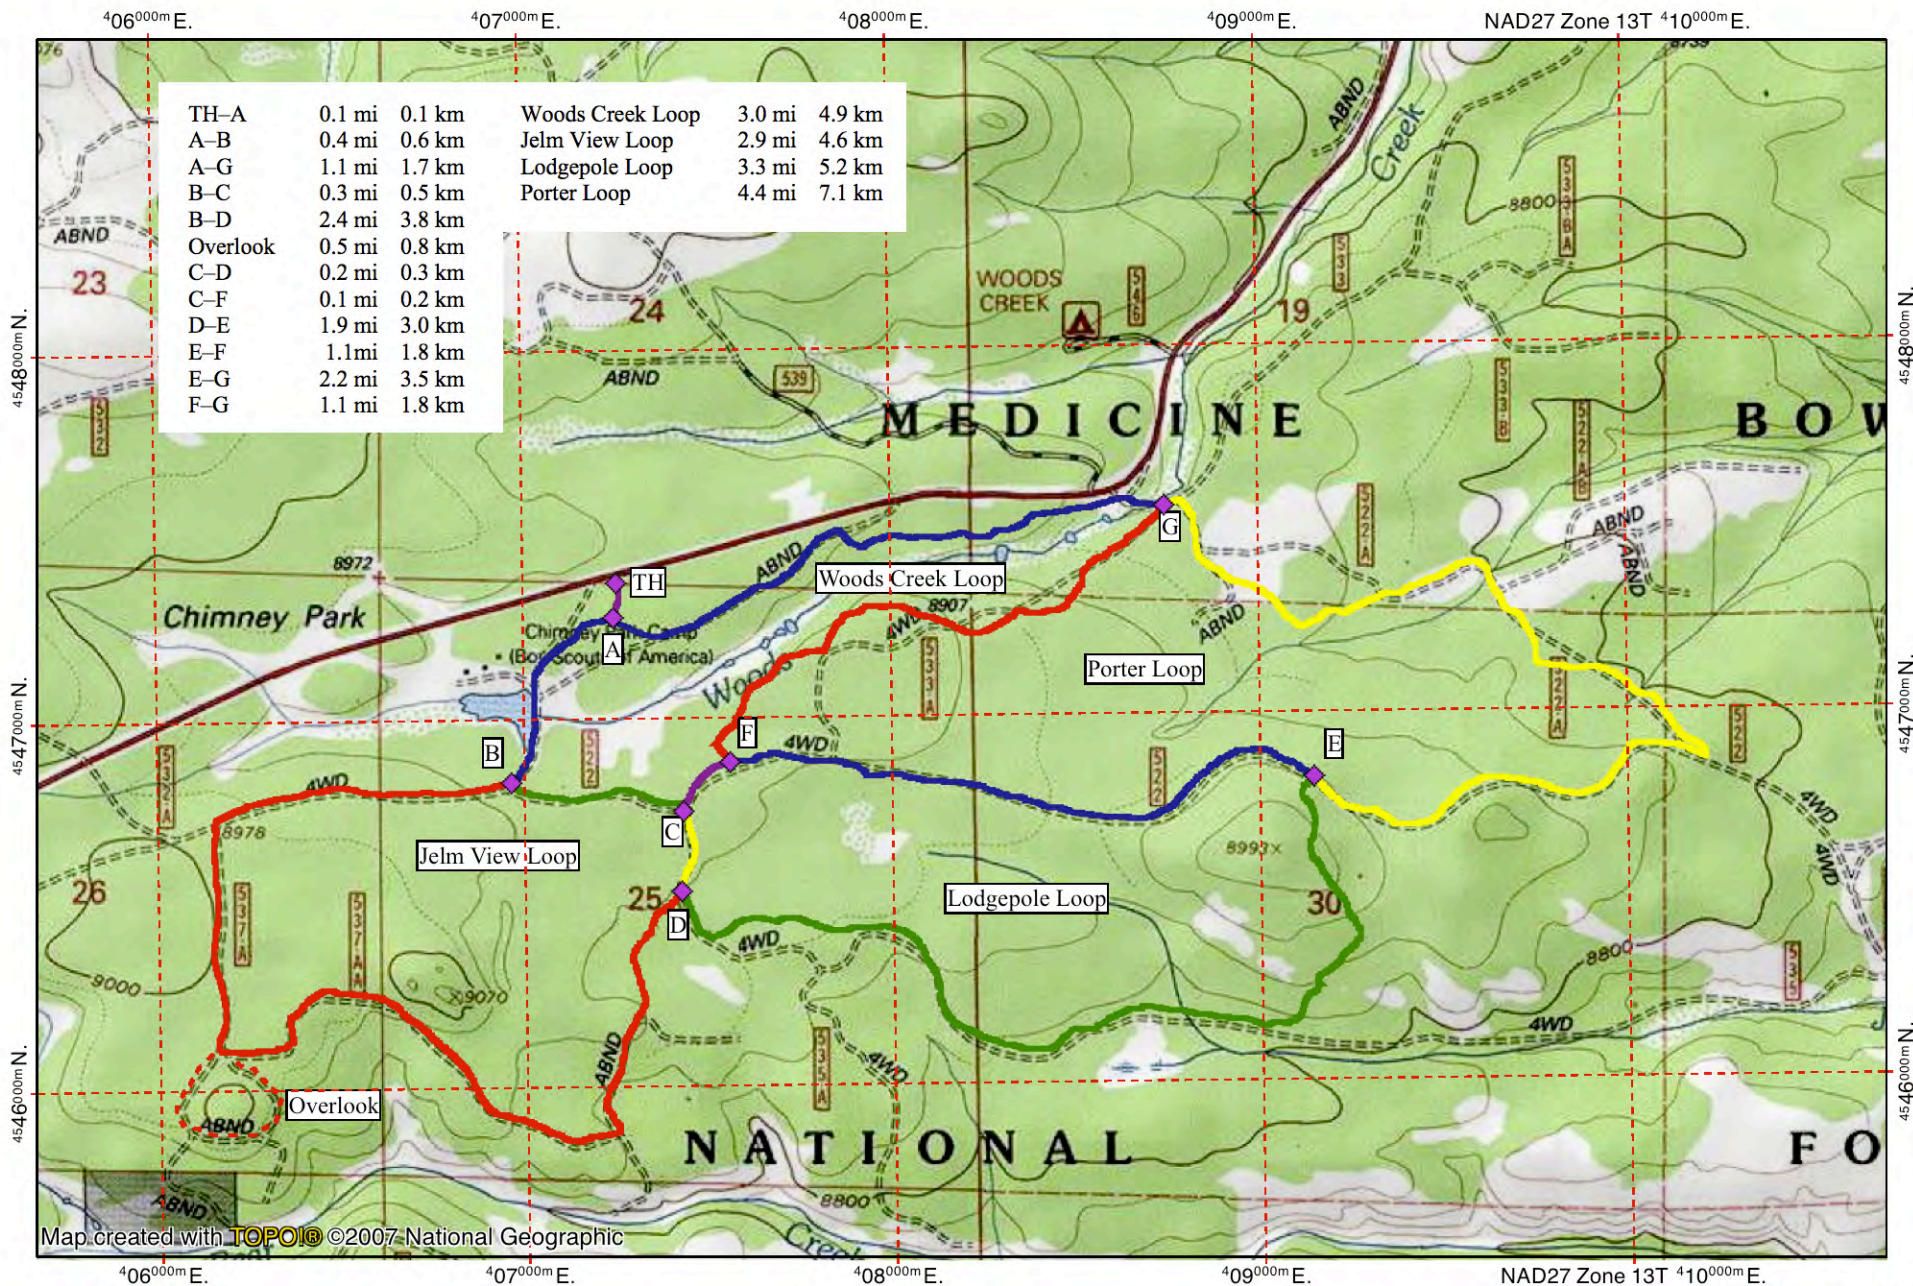

Chimney Park Trails

Map created with TOPO! ©2007 National Geographic