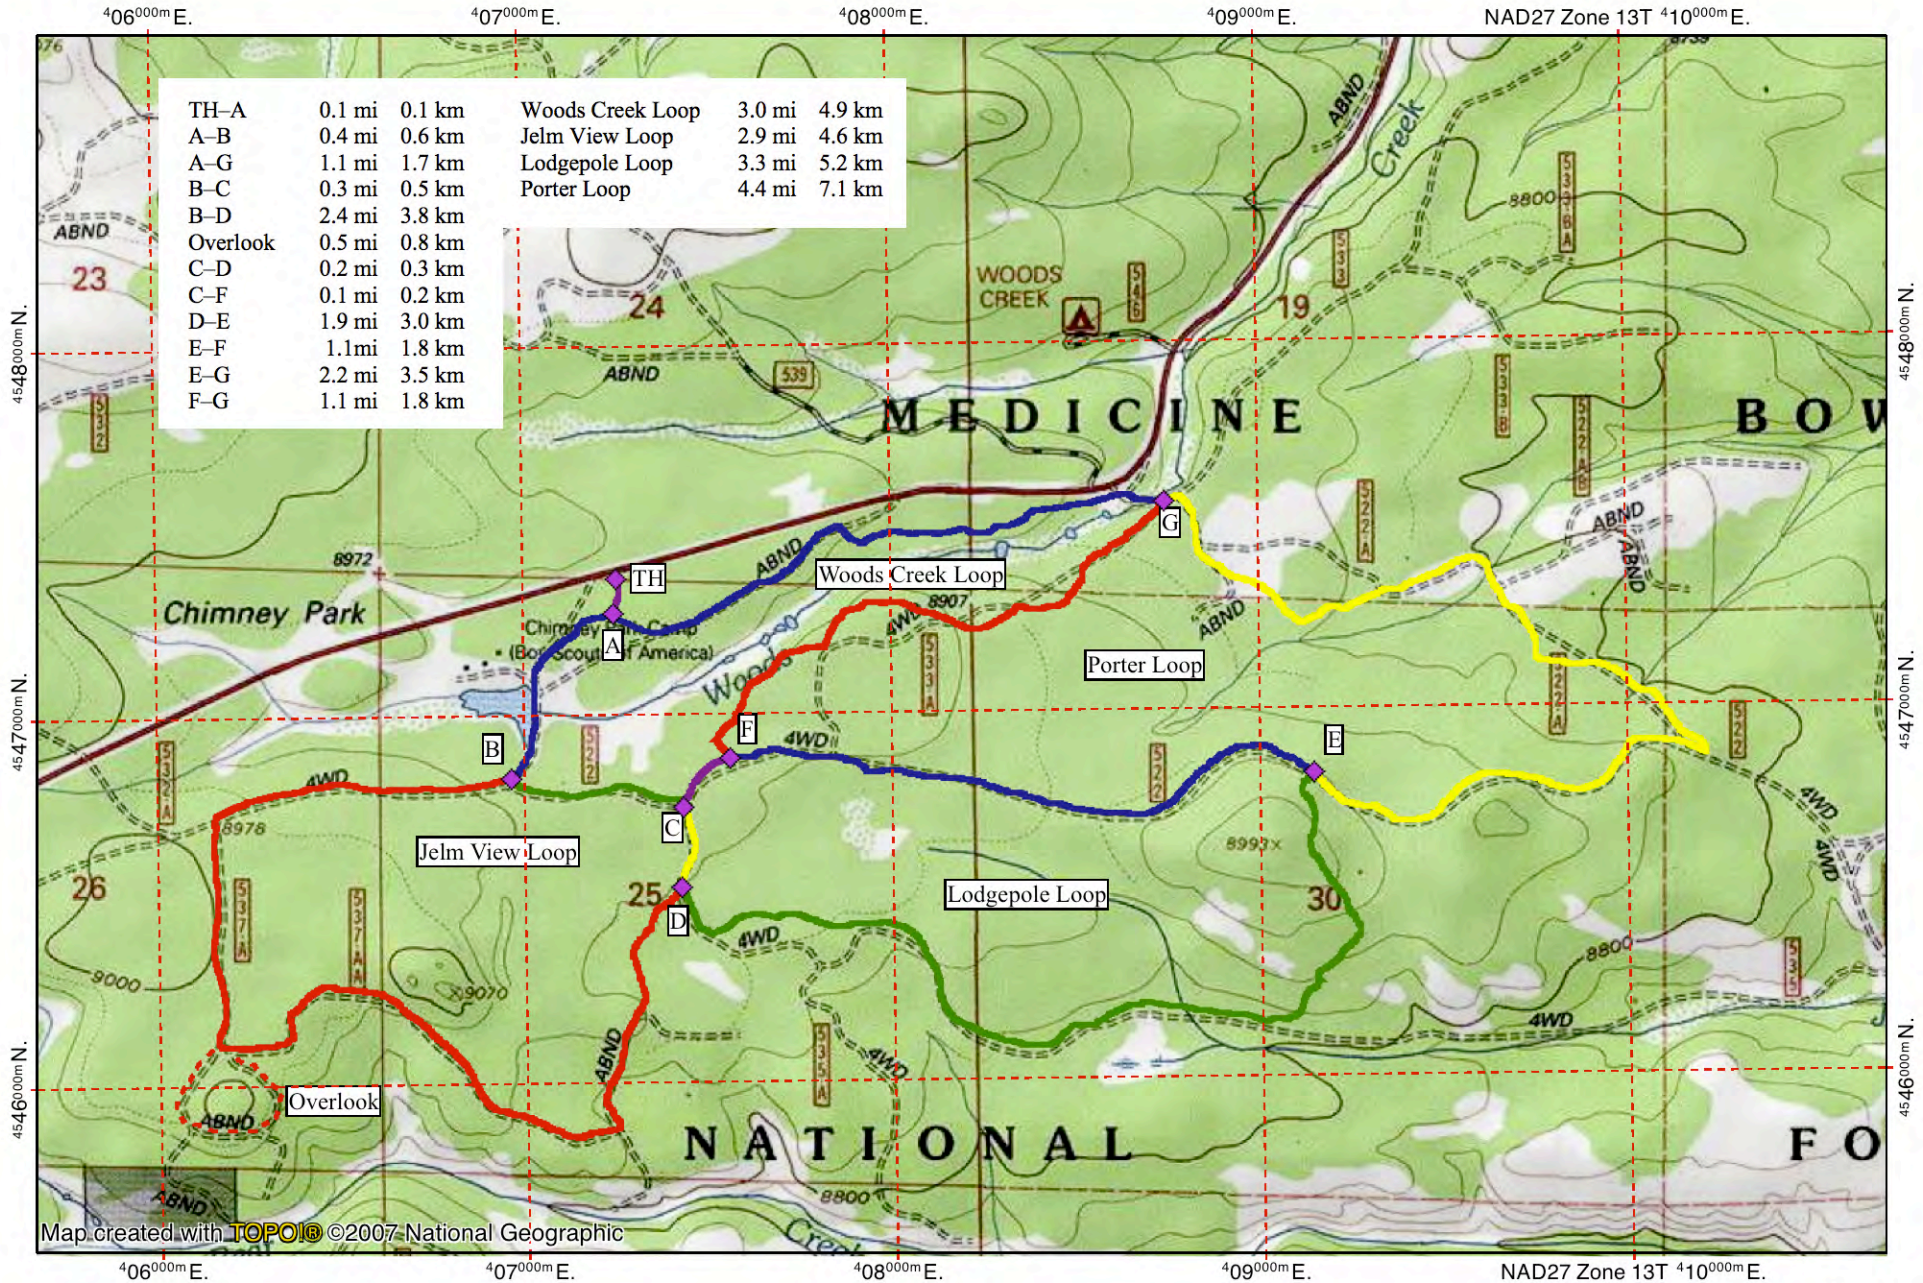

Chimney Park Trails

Map created with TOPO! ©2007 National Geographic